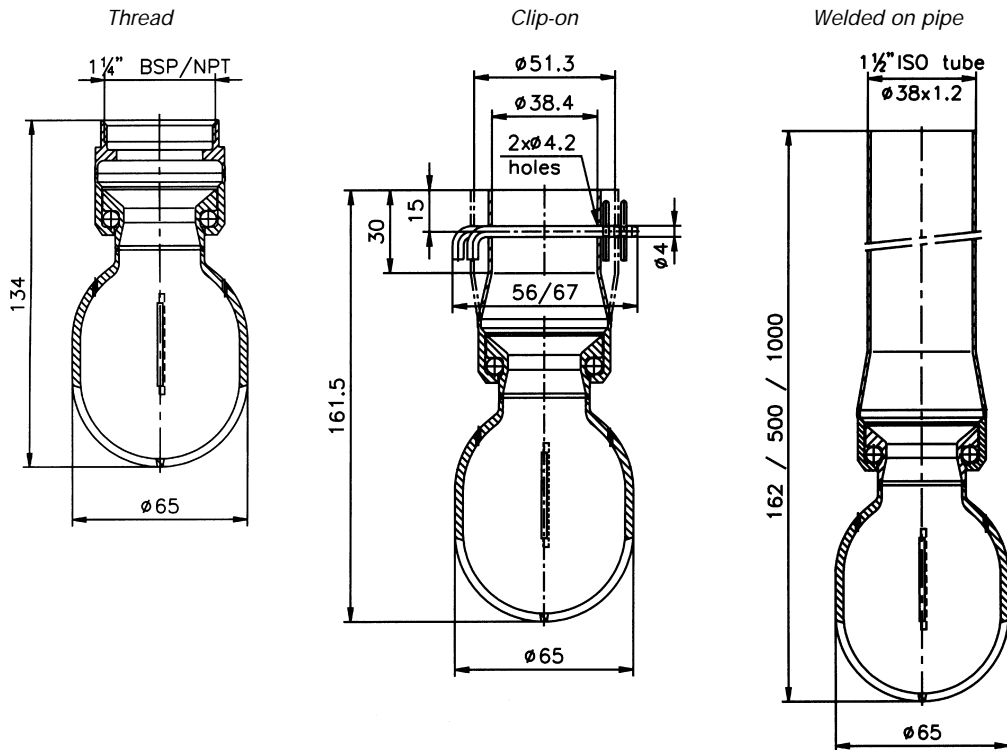

FLOW RATE

CLEANING RADIUS

For Clip-on models, the flow rate is increased by approx. 10%.

DIMENSIONS

CLEANING IN PLACE

TYPE MAXI

Contact our Helpline for any special requirements:
Tel: +44 (0) 151 424 6821
Fax: +44 (0) 151 495 1043
e-mail: sales@delavan.co.uk
Web: www.delavan.co.uk