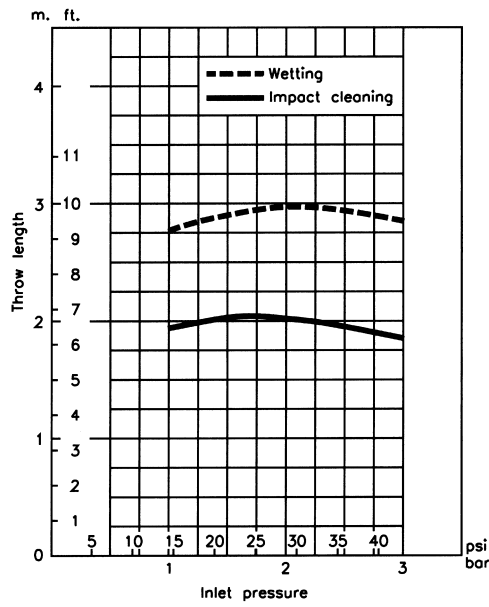

FLOW RATE

CLEANING RADIUS

For Clip-on models, the flow rate is increased by approx. 10%.

DIMENSIONS

CLEANING IN PLACE

TYPE MAXI

Contact our Helpline for any special requirements:
Tel: +44 (0) 151 424 6821
Fax: +44 (0) 151 495 1043
e-mail: sales@delavan.co.uk
Web: www.delavan.co.uk