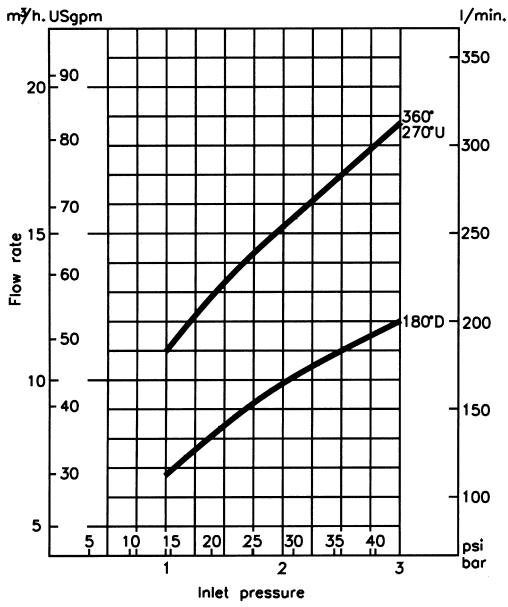

FLOW RATE

CLEANING RADIUS

For Clip-on models, the flow rate is increased by approx. 10%.

DIMENSIONS

CLEANING IN PLACE

TYPE MAXI

Contact our Helpline for any special requirements:
Tel: +44 (0) 151 424 6821
Fax: +44 (0) 151 495 1043
e-mail: sales@delavan.co.uk
Web: www.delavan.co.uk